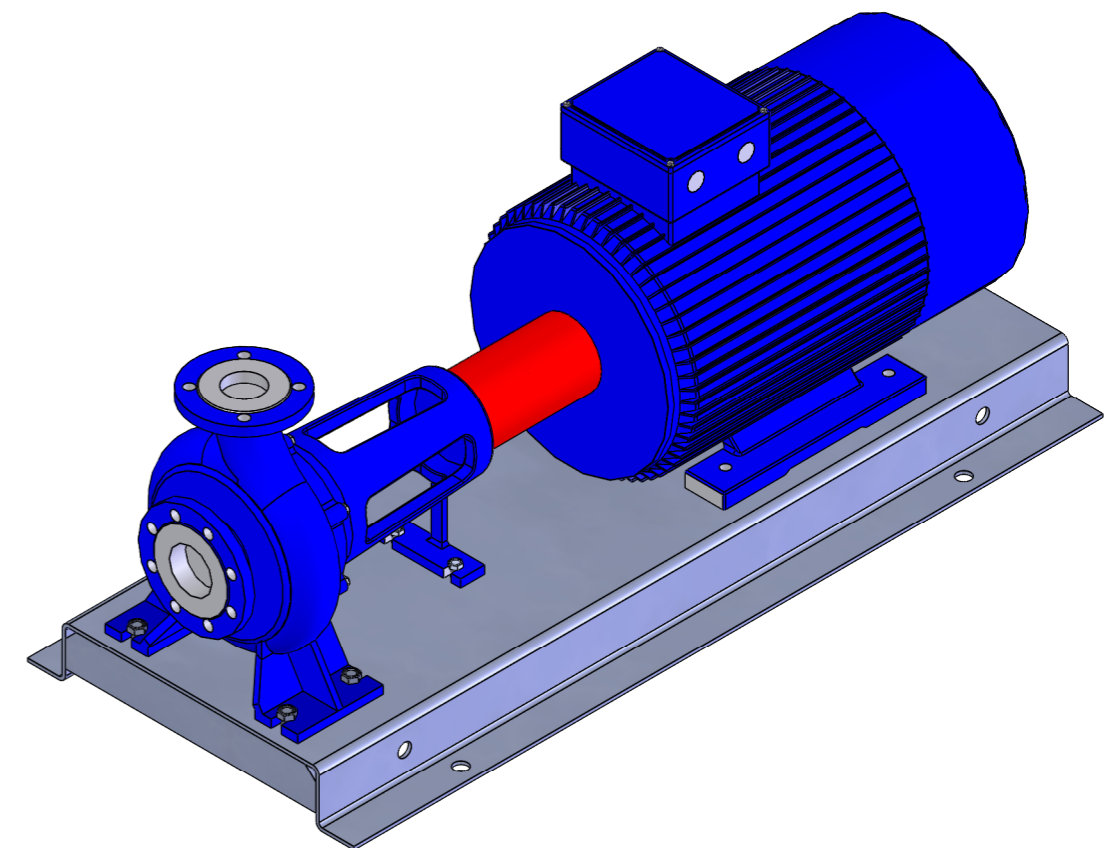

# NHVe.65-250 [45,0 kW] n= 2900 obr/min

NHVe.65-250

45,0kW/2900 rpm

225-2

HYDRO-VACUUM s.a.

Grudziądz  
Ul. Droga Jeziorna 8