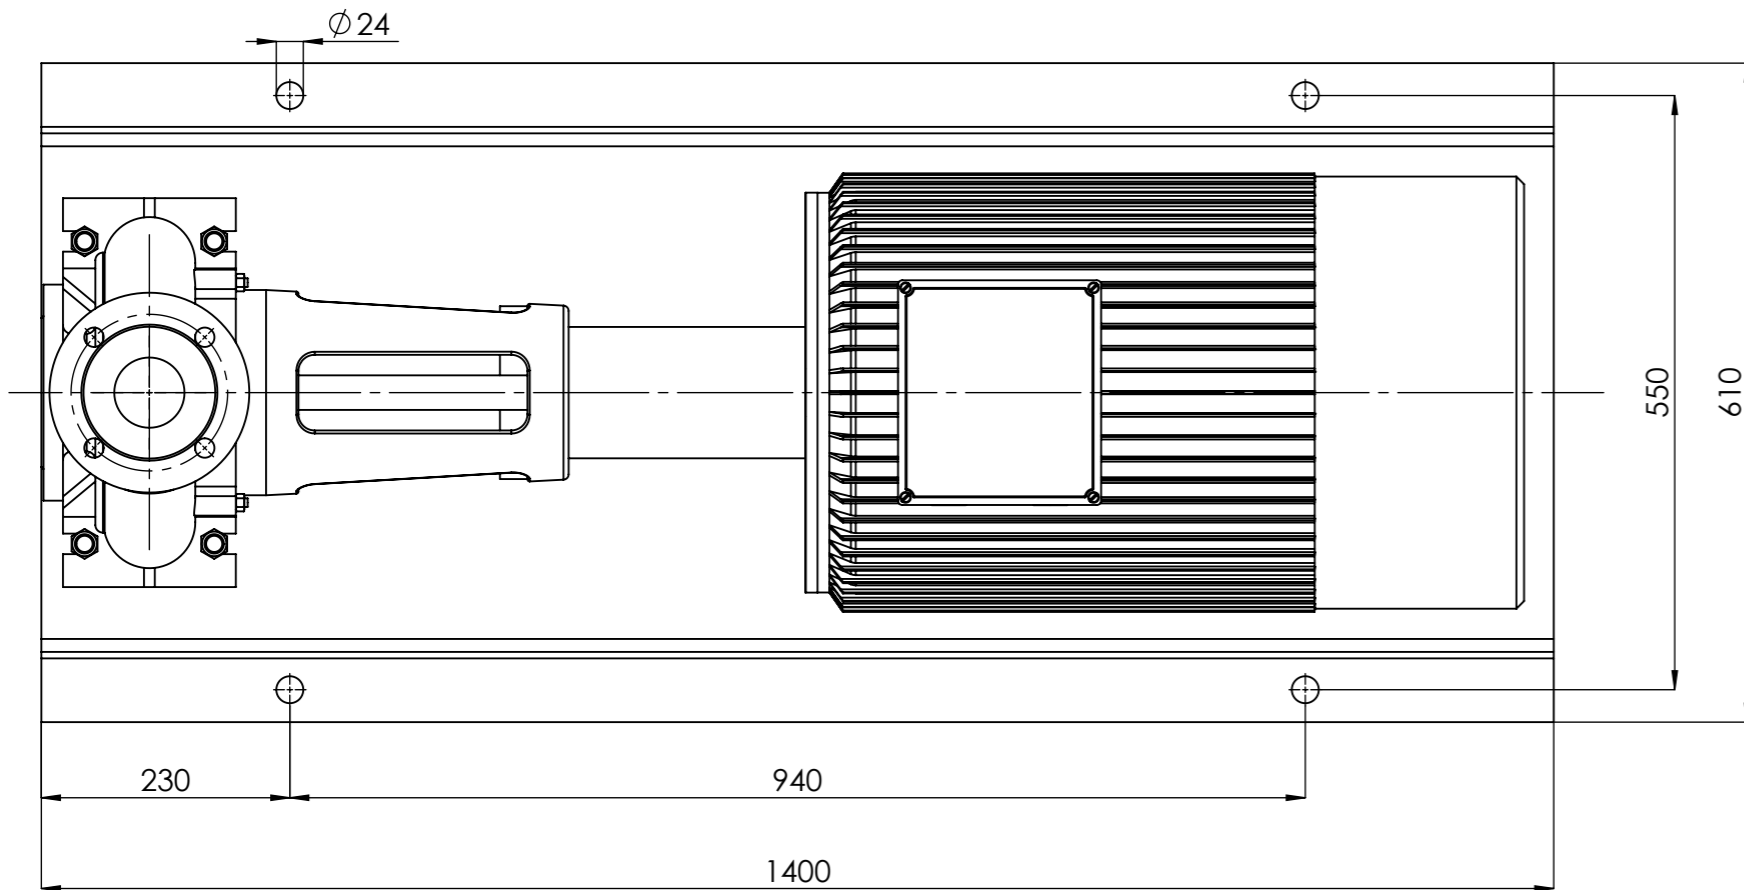

# NHVe.65-250 [45,0 kW] n= 2900 obr/min

NHVe.65-250

45,0kW/2900 rpm

225-2

HYDRO-VACUUM s.a.

Grudziądz  
Ul. Droga Jeziorna 8