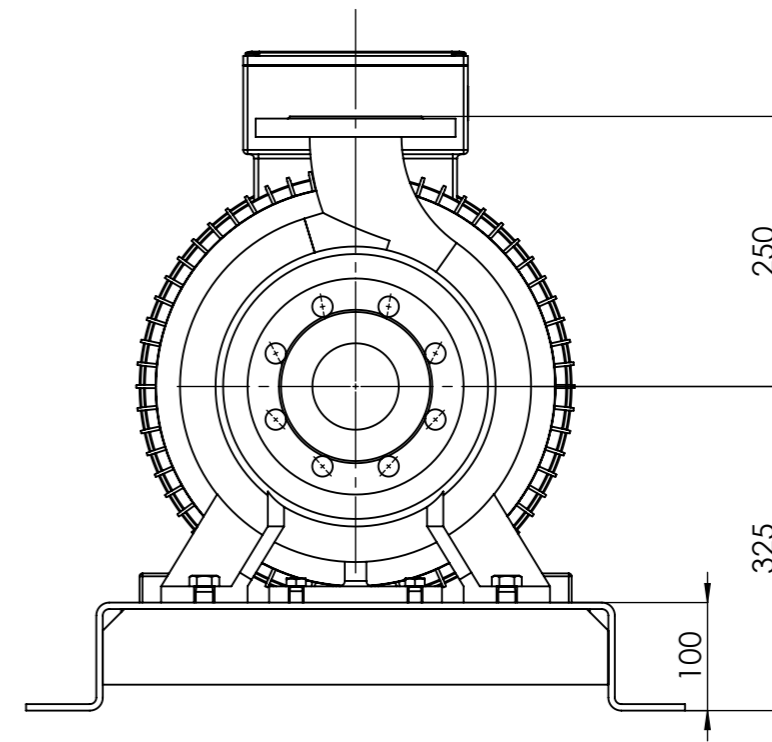

# NHVe.65-250 [45,0 kW] n= 2900 obr/min

NHVe.65-250

45,0kW/2900 rpm

225-2

HYDRO-VACUUM s.a.

Grudziądz  
Ul. Droga Jeziorna 8