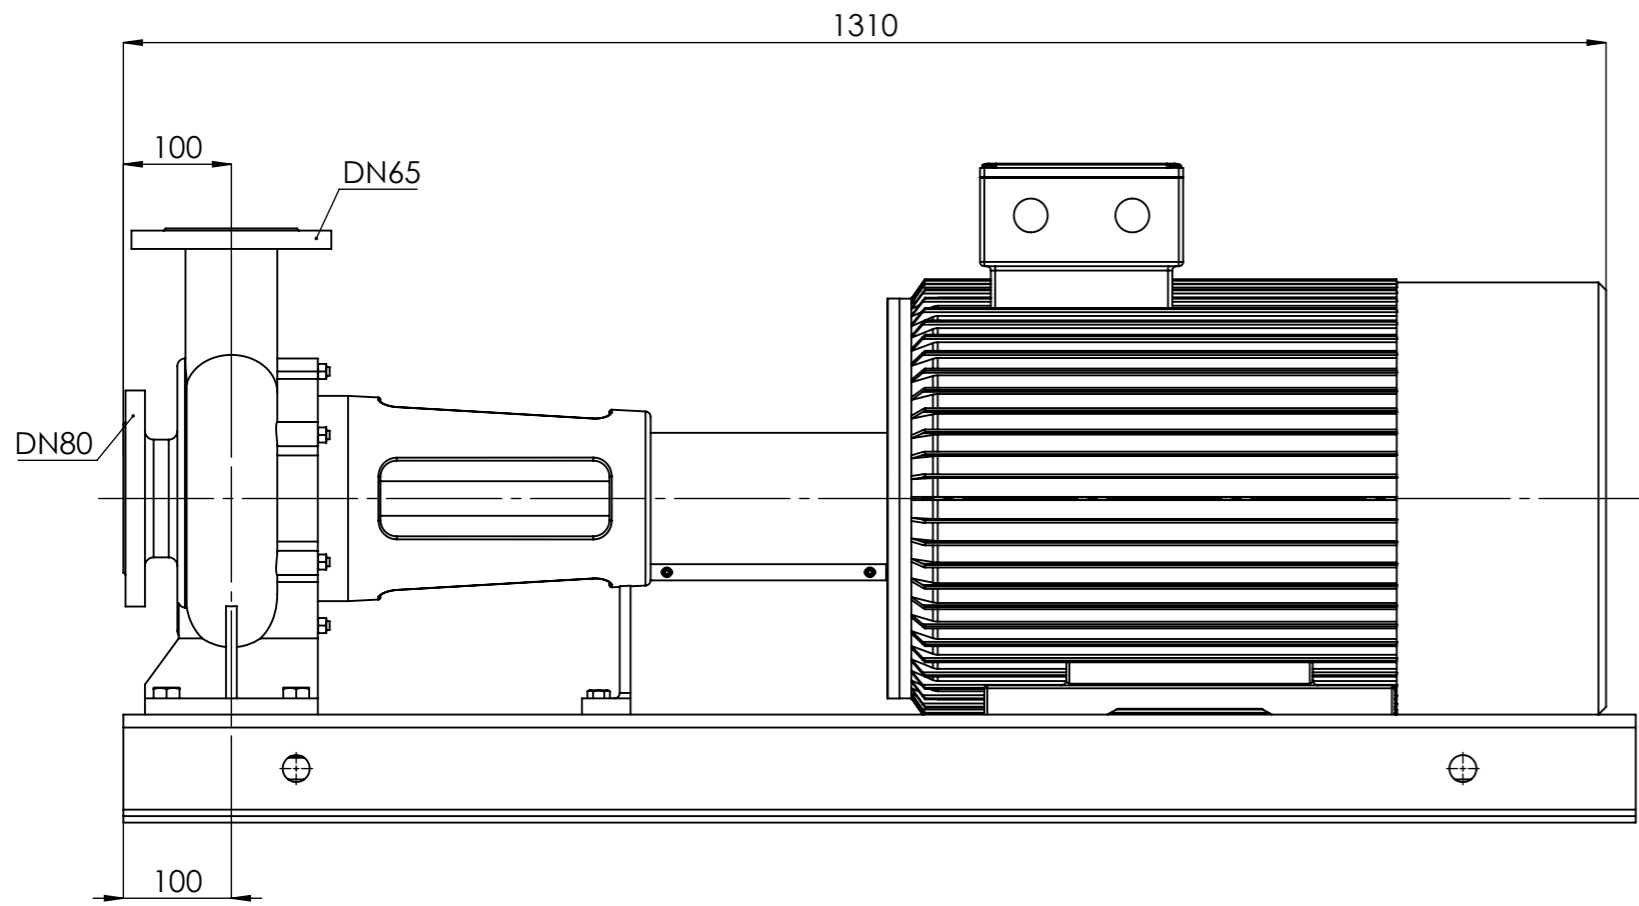

# NHVe.65-250 [45,0 kW] n= 2900 obr/min

NHVe.65-250

45,0kW/2900 rpm

225-2

HYDRO-VACUUM s.a.

Grudziądz  
Ul. Droga Jeziorna 8